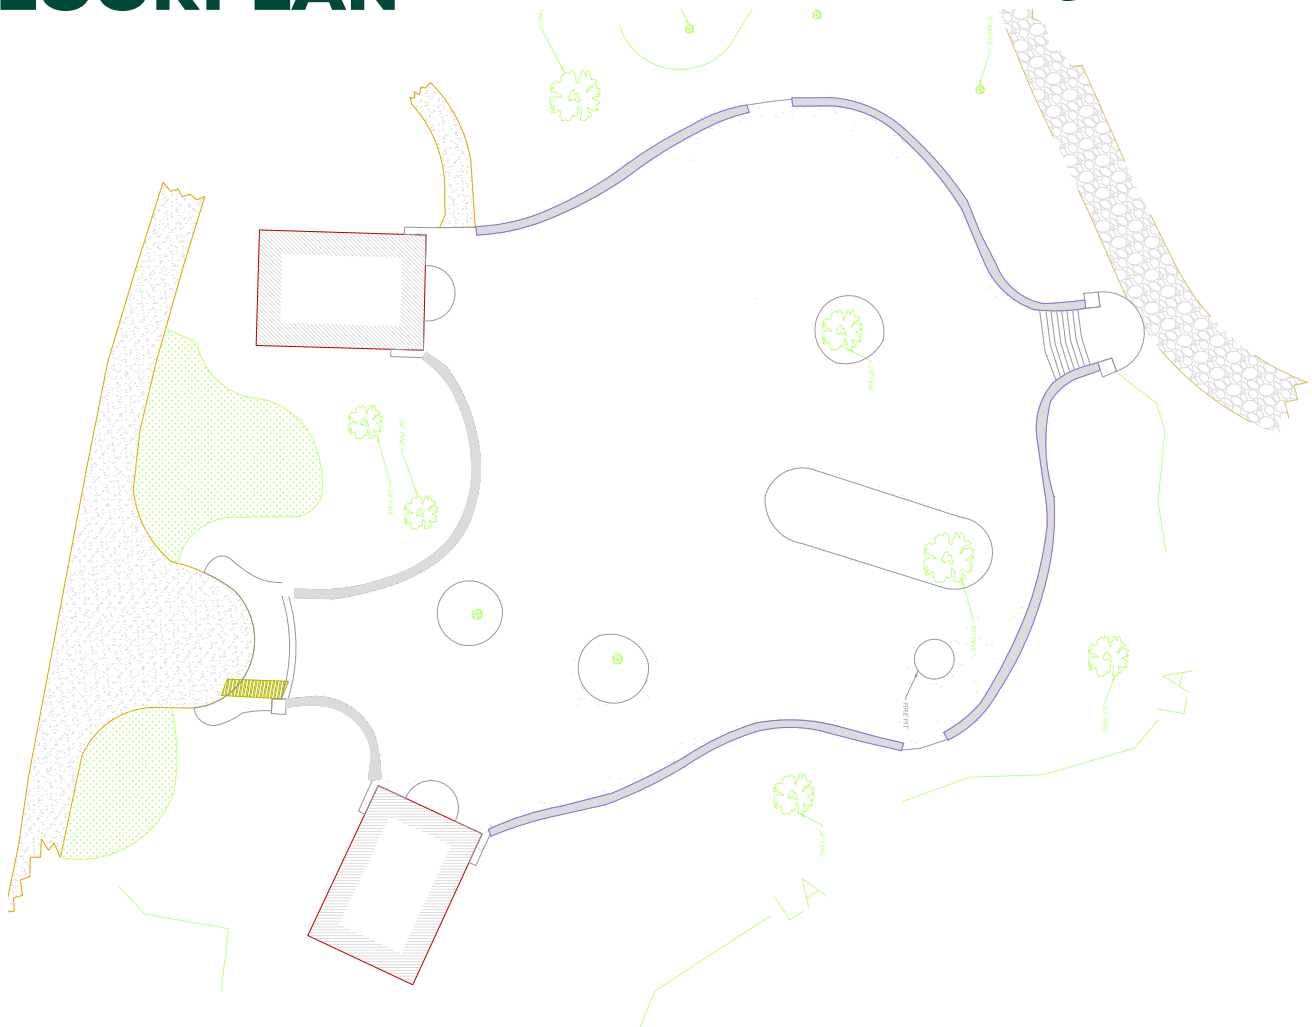

## MEETING & EVENT SPACES

# Founder's Park

Located in the heart of the iconic Old White course, Founder's Park is an outdoor venue with the convenience of an indoor space. Complete with full bathroom setups, lighting and flat, non-slip surfaces, the space is a popular one for weddings, receptions, cookouts, outdoor games and themed events.

# Founder's Park FLOORPLAN

The  
*Greenbrier*<sup>®</sup>  
AMERICA'S RESORT

## ROOM SPECIFICATIONS

16,891 square feet | L x W: 127' x 133'